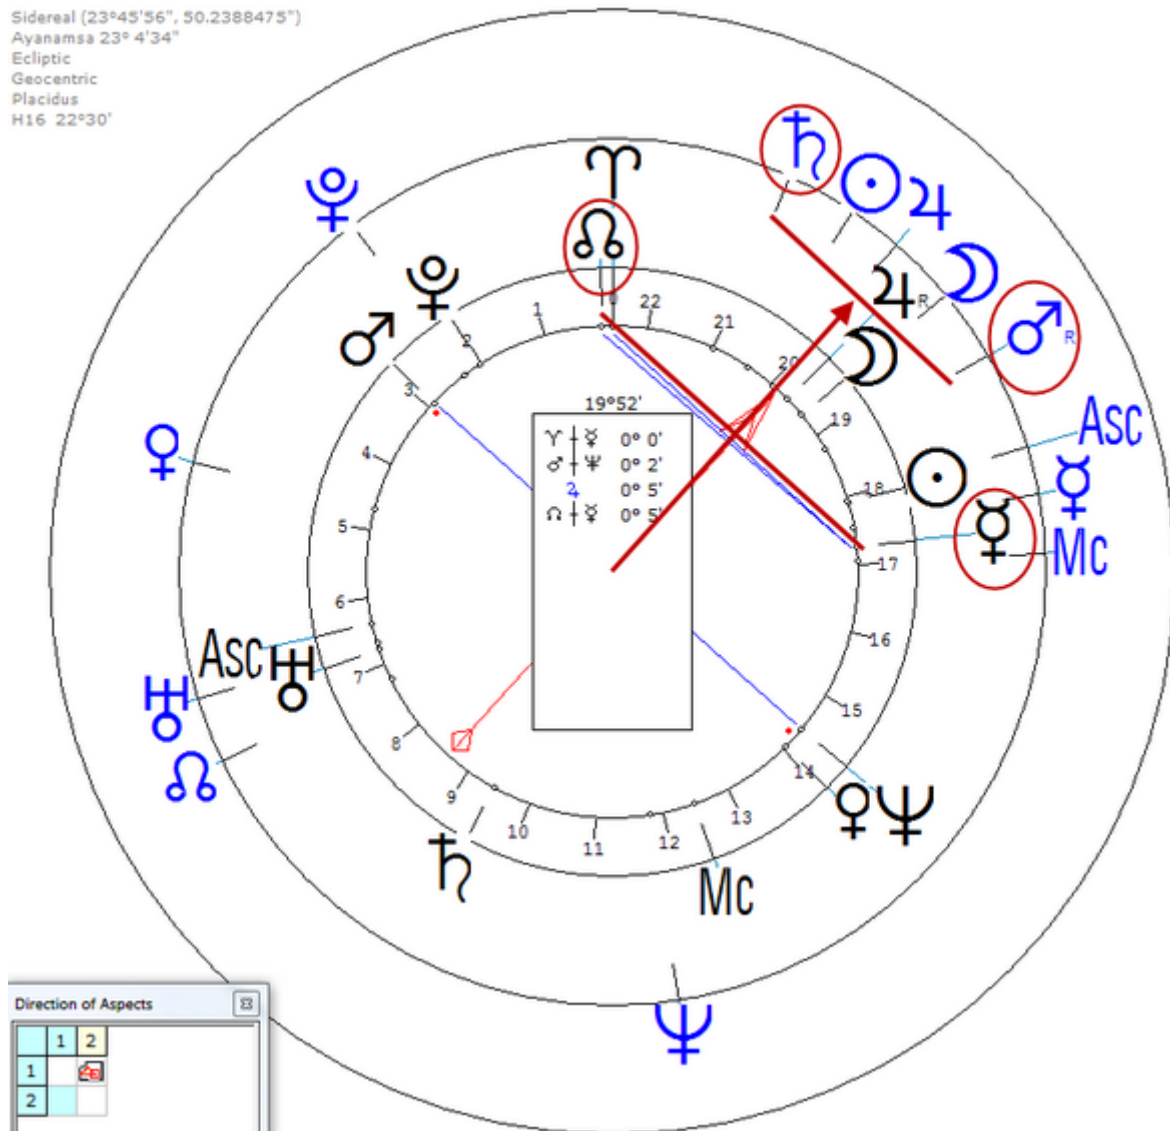

Boulouque, Gilles

3 August 1950 at 23:00 (= 11:00 PM)Neully sur Seine, France, 48n53, 2e16

French magistrate.

<https://www.astro.com/astro-databank/Boulouque,_Gilles>

He committed suicide on 13 December 1990 in Paris.

Lunar Return (Harmonic 16)

Lunar $\♂/\text{♁} = \text{♀}_n/\text{♁}_n$

Boulouque, Gilles

3 August 1950 Thu 23:00 (GMT+1) 48n53 2e16
Neully sur Seine, France

Sidereal (23°45'56", 50.2388475")

Ayanamsa 23° 4'34"

Ecliptic

Geocentric

Placidus

H16 22°30'